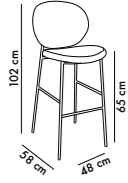

CAMELIA SGABELLO

Sedia in metallo con schienale e sedile curvato completamente imbottito con tessuti in AquaClean o Idrorepellenti;

Fusto in metallo sezione tonda verniciato nei colori di serie o a richiesta.

Metal chair with curved backrest and seat fully upholstered with AquaClean or water-repellent fabrics;

Round section metal frame painted in standard colors or on request.

sgabello CAMELIA : imbottita bicolore tessuto Ektor 9502 schienale esterno e seduta , Ektor 9981 schienale interno / Struttura colore bronzo pallido brillante
sgabello CAMELIA : imbottita bicolore tessuto Habana 26 schienale esterno e seduta , Besora 11 schienale interno / Struttura colore nero