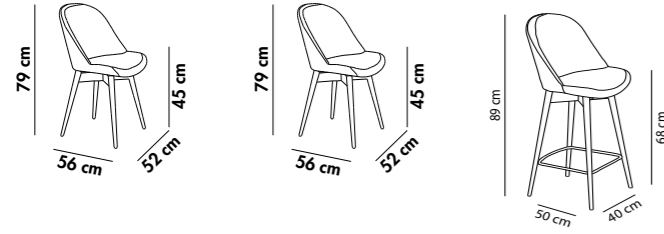

ASTRA (SG) SGABELLO

Sgabello con schienale in multistrato curvato completamente imbottito con tessuti in AquaClean o Idrorepellenti;
Base in legno massello di frassino o in metallo verniciato nelle molteplici colorazioni di serie o a richiesta.

Stool with curved plywood backrest fully upholstered with AquaClean or water-repellent fabrics;
Base in solid ash wood or in painted metal in the many standard colors or on request.

sgabello ASTRA : imbottita bicolore seduta e schienale interno tessuto Habana 26 , schienale esterno tessuto Besora col 11 / gambe in metallo colore nero
sgabello ASTRA : imbottita bicolore seduta e schienale interno tessuto Zafiro 9180 , schienale esterno tessuto Borea 9180 / gambe in legno finitura Rovere Lago