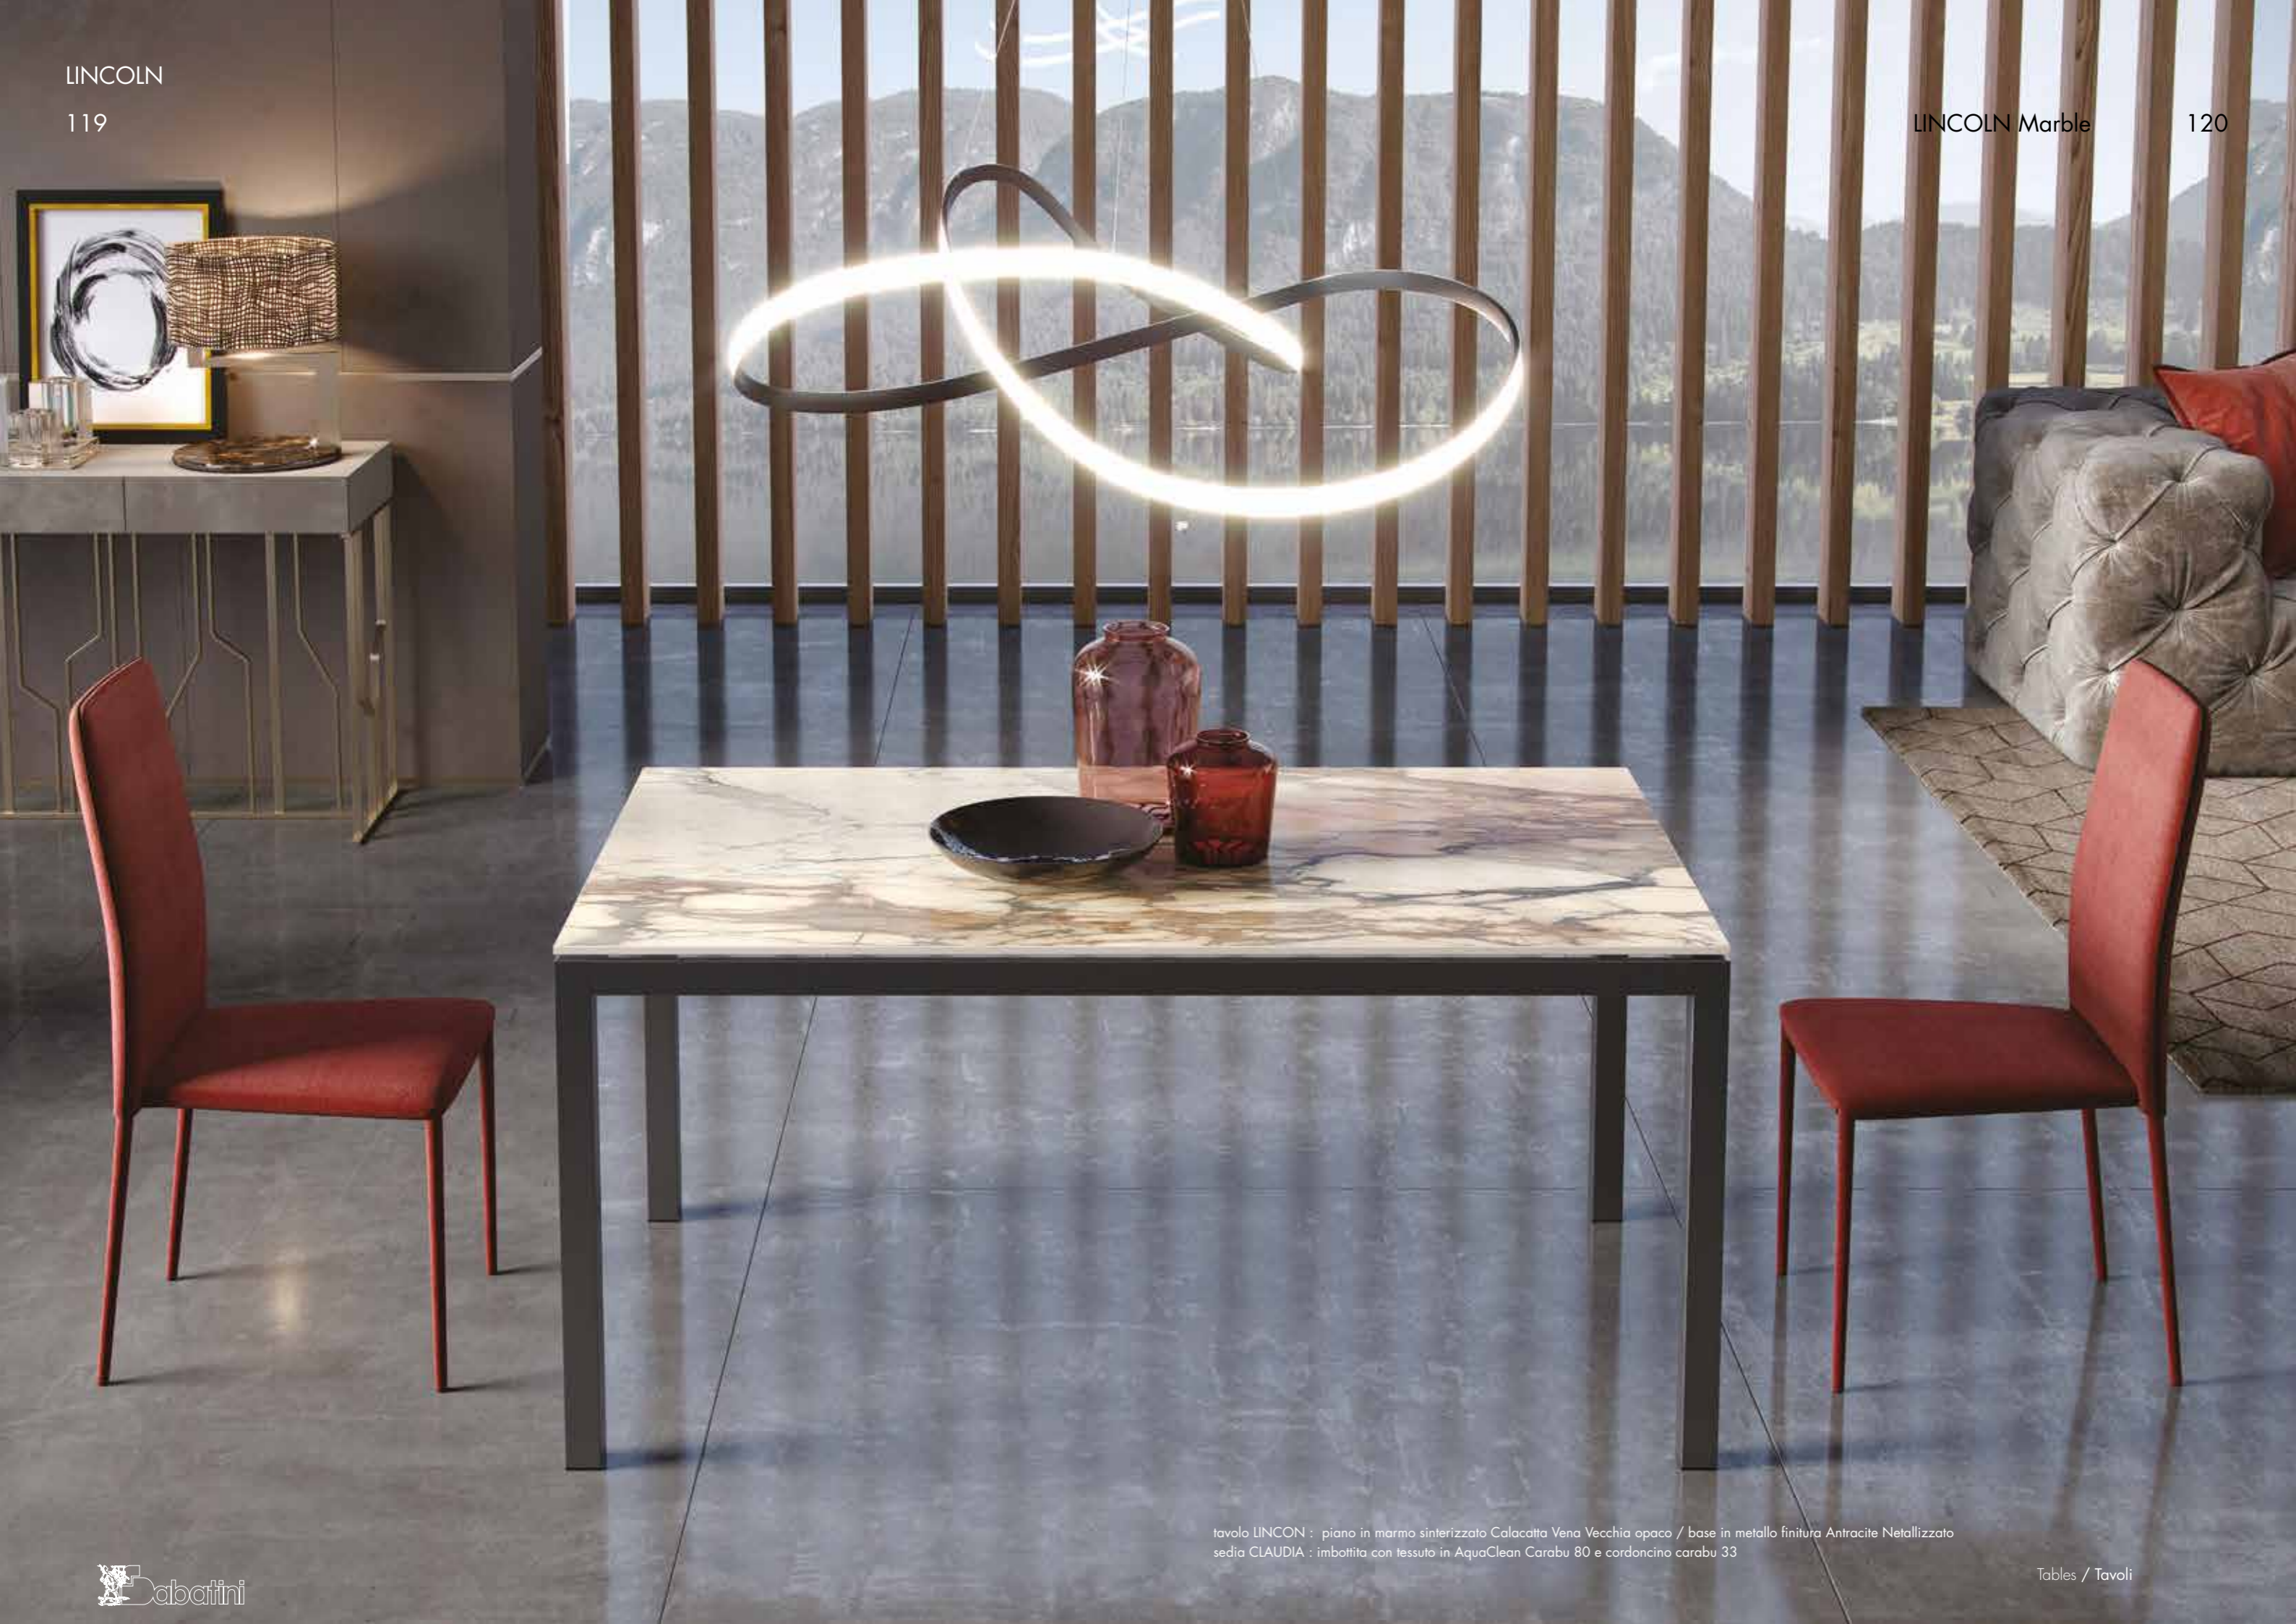

tavolo LINCON : piano in marmo sinterizzato Calacatta Vena Vecchia opaco / base in metallo finitura Antracite Metallizzato
sedia CLAUDIA : imbottita con tessuto in AquaClean Carabu 80 e cordoncino carabu 33