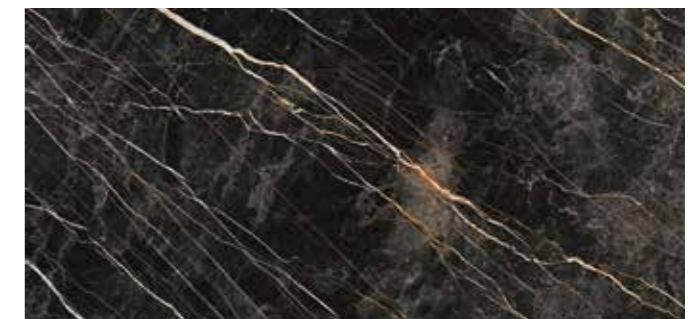

STONE Laurent Lucido **12 mm.**

FLORIM Calacatta Gold Matte **12 mm.**