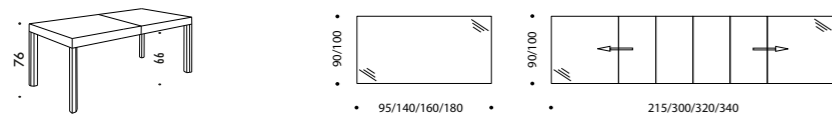

BENTLEY

Tavolo in legno di rovere nodato allungabile centralmente con meccanismo in metallo; spessore del piano in folding 10 cm, gambe perimetrali, allunghe interne al tavolo.

Disponibile in tutte le finiture di serie e a richiesta.

Centrally extendable table in knotted oak wood with metal mechanism; thickness of the folding top 10 cm, perimeter legs, extensions inside the table.

Available in all standard and optional finishes.