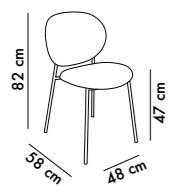

Metal chair with curved backrest and seat fully upholstered with AquaClean or water-repellent fabrics;

Round section metal frame painted in standard colors or on request.

sedia CAMELIA : imbottita bicolore tessuto Habana 27 schienale esterno e seduta , Mirasol col 03 schienale interno / Struttura colore cenere brillante